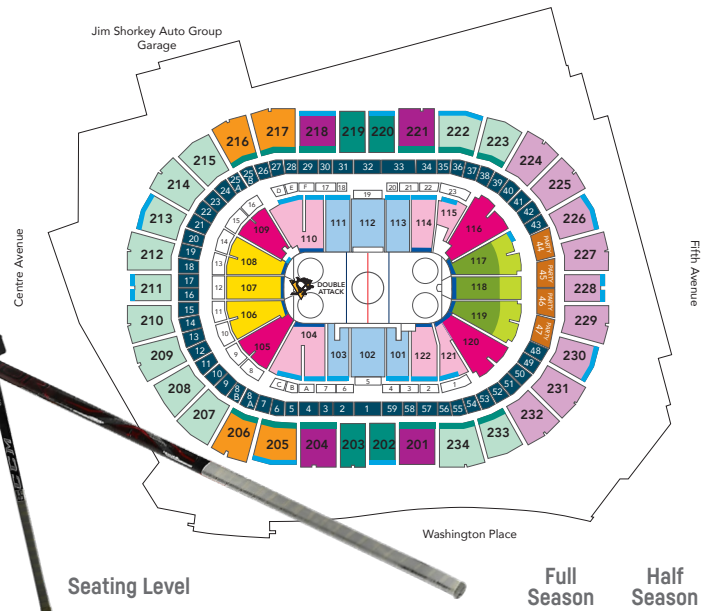

PPG PAINTS ARENA