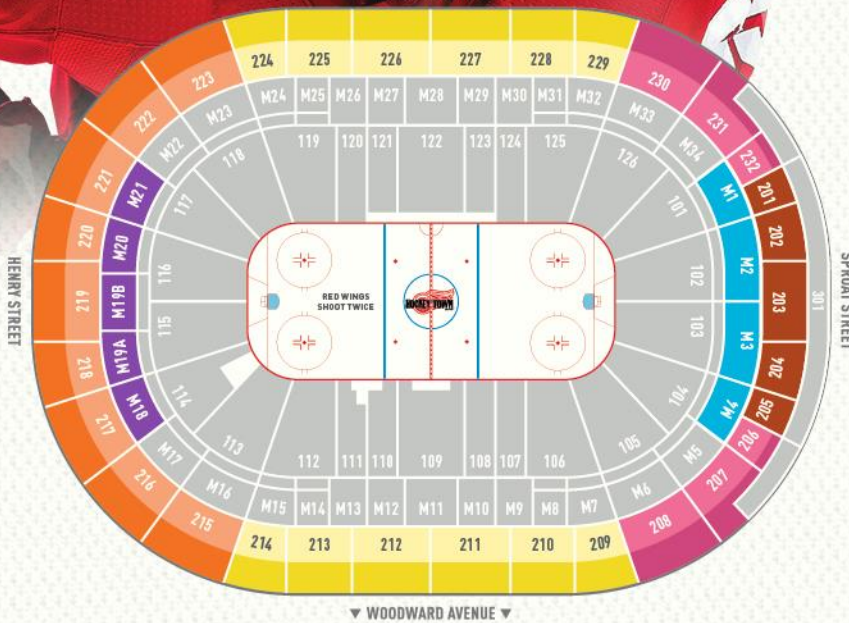

2018-19 DETROIT RED WINGS 11-GAME FLEX PLANS

ALL 11-GAME FLEX PLANS FEATURE:

- Savings off Box Office prices and flexible payment options
- New seating availability in the Mezzanine and Labatt Blue Club
- Playoffs priority and access to event presales

| SEAT LOCATION | AVG. PRICE PER GAME | PLAN |
|--|---------------------|-------|
| Mezzanine, Shoot 2x, Rows 2-4 (M18-M21) | \$87 | \$957 |
| Mezzanine, Shoot 1x, Rows 2-4 (M1-M4) | \$85 | \$935 |
| 200 Level Sides, Rows 3-7 (209-214, 224-229) | \$73 | \$803 |
| 200 Level Sides, Rows 8+ (209-214, 224-229) | \$62 | \$682 |
| 200 Level Corners, Shoot 2x, Rows 3-7 (215-223) | \$67 | \$737 |
| 200 Level Corners, Shoot 2x, Rows 8+ (215-223) | \$52 | \$572 |
| 200 Level Corners, Shoot 1x, Rows 3-7 (206-208, 230-232) | \$65 | \$715 |
| 200 Level Corners, Shoot 1x, Rows 8+ (206-208, 230-232) | \$50 | \$550 |
| Labatt Blue Club (201-205) Includes \$10 Concession Credit per Game | \$82 | \$902 |