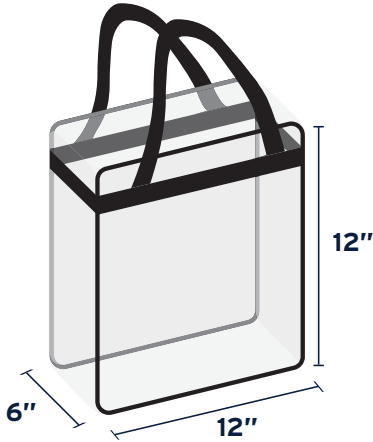

APPROVED BAGS

MUST NOT EXCEED 12" x 6" x 12"

CLEAR TOTE

SMALL PURSE

PLASTIC STORAGE BAGS

SMALL FASHION PURSE

DRAWSTRING BAGS

SMALL CLUTCH BAG